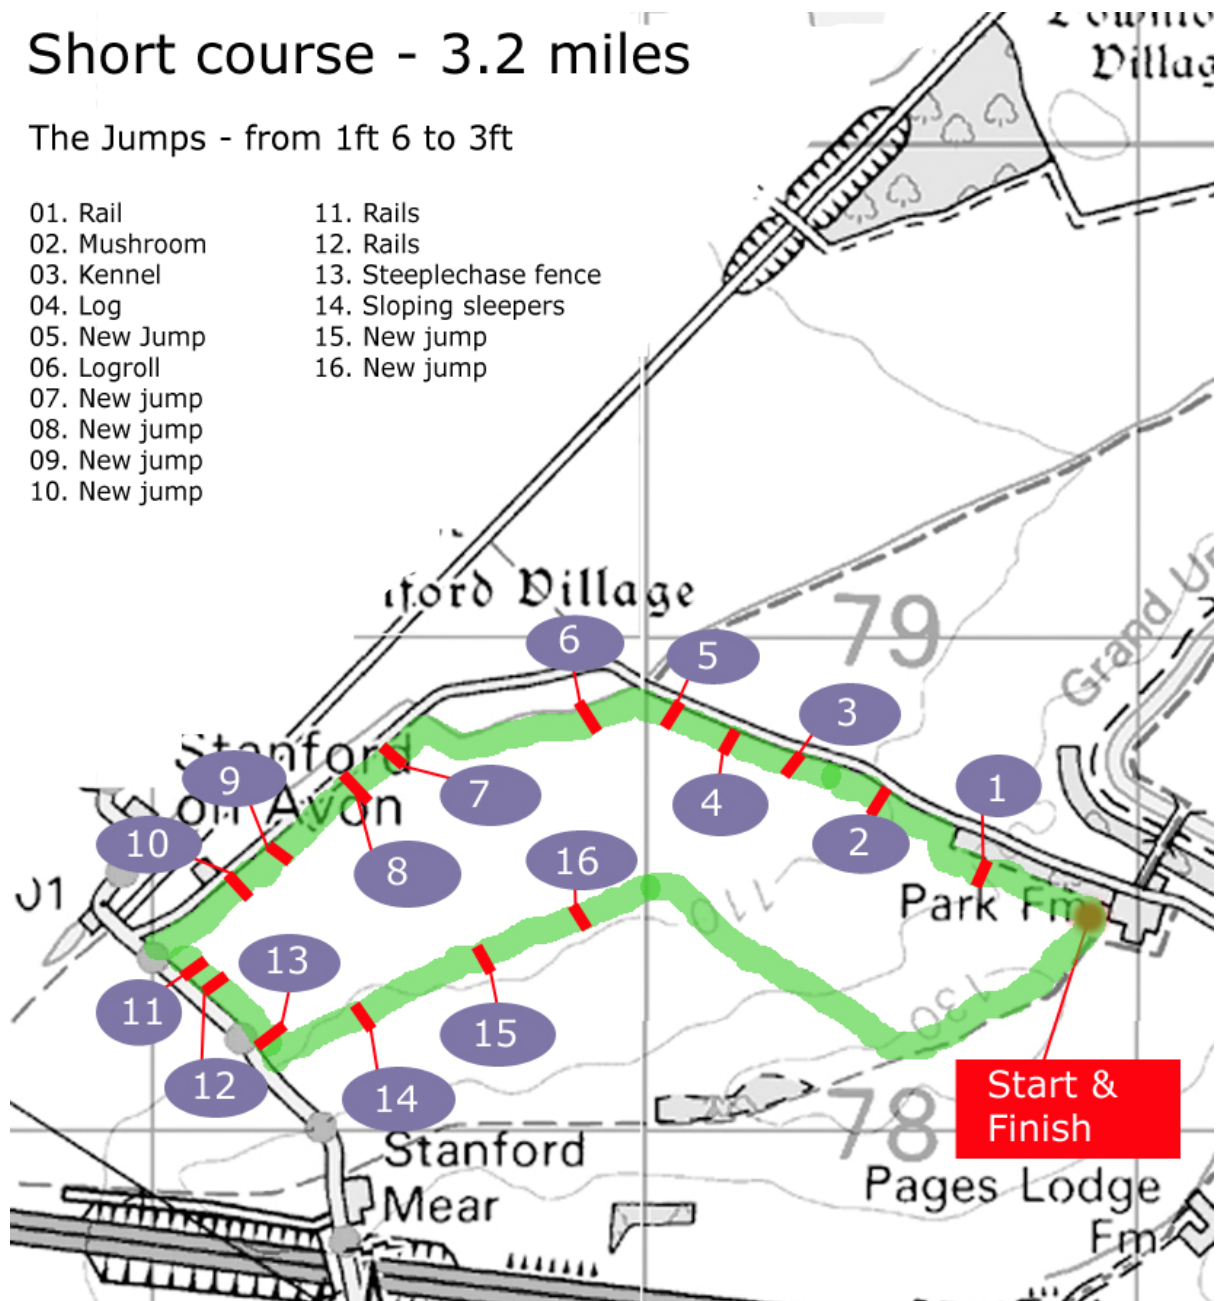

PARK FARM

EQUESTRIAN AND CHASERS

Park Farm, Cold Ashby Road, Stanford on Avon,
Northamptonshire, NN6 6JR

01858 575 111 or 07801 975 234

www.parkfarmchasers.org.uk

Park Farm Equestrian & Chasers

Cold Ashby Road, Stanford on Avon, Northamptonshire NN6 6JR
01858 575 111 or 07801 975 234

Short course - 3.2 miles

The Jumps - from 1ft 6 to 3ft

- | | |
|--------------|------------------------|
| 01. Rail | 11. Rails |
| 02. Mushroom | 12. Rails |
| 03. Kennel | 13. Steeplechase fence |
| 04. Log | 14. Sloping sleepers |
| 05. New Jump | 15. New jump |
| 06. Logroll | 16. New jump |
| 07. New jump | |
| 08. New jump | |
| 09. New jump | |
| 10. New jump | |